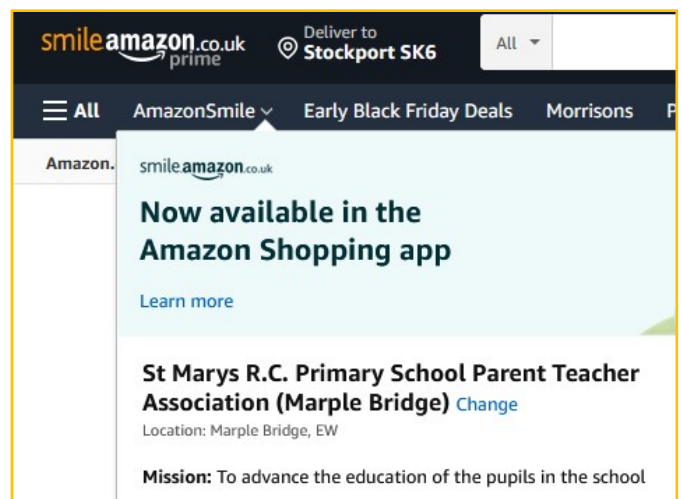

Setting up amazon smile

Did you know that for every purchase you make on Amazon, they will donate a small percentage to a charity of your choice?

Admittedly it is only a very small percentage (0.05%), but if we make a small amount from each and every Amazon purchase made by anyone in the whole School, it can quickly add up - and it doesn't cost you any extra & is really easy to set up!

On a Computer

- Login at **Amazon.co.uk**
- Search for 'Amazon Smile' & follow the instructions
- When it asks you which charity, select 'St Mary's R.C. Primary (Marple Bridge)'
- Update your bookmark & **make any future purchases through** <https://smile.amazon.co.uk> - we only get a donation if you buy through this URL

On a Mobile Phone

- On your **COMPUTER** login at **Amazon.co.uk**
- Search for 'Amazon Smile' & follow the Instructions to sign up for it
- On your **PHONE** download the **Amazon App**
- Click on 'Settings' 
- Click on 'Amazon Smile' & follow the instructions
- When it asks you which charity, select 'St Mary's R.C. Primary (Marple Bridge)'
- Amazon will donate money to us for all eligible purchases, but every 6 months it will ask you to confirm which charity you want it to go to.